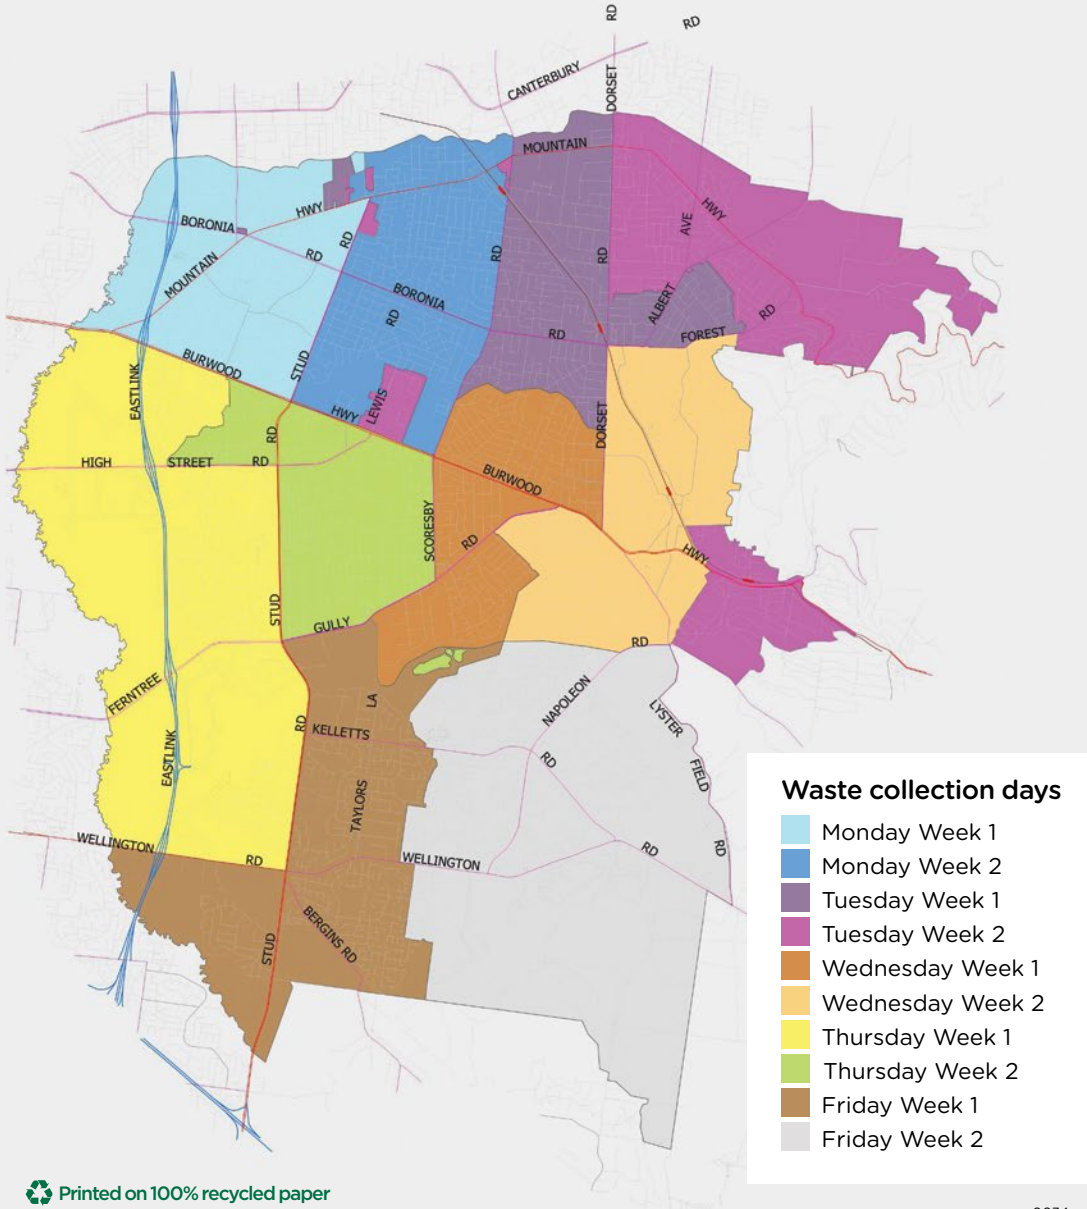

Hard rubbish collections

Eligible households (properties with a residential bin charge including renters) are entitled to 2 on-call hard waste collections each financial year.

To book or find details of what you can put out for your hard waste collection, refer to knox.vic.gov.au/HardRubbish

Bin collection map

Bin collections occur on the day of the week shown on your area of the map below. Your bins will still be collected on a public holiday.

How to use this map:

1. Find your street on the map to see your collection day and collection week
2. Refer to the calendar for your household rubbish or recycling bin collection week.

Rubbish and Recycling Calendar 2023/24

Week 1 (See map)

Household rubbish
 Recycling
 Detox your home*

July 2023						
M	T	W	T	F	S	S
					1	2
3	4	5	6	7	8	9
10	11	12	13	14	15	16
17	18	19	20	21	22	23
24	25	26	27	28	29	30
31						