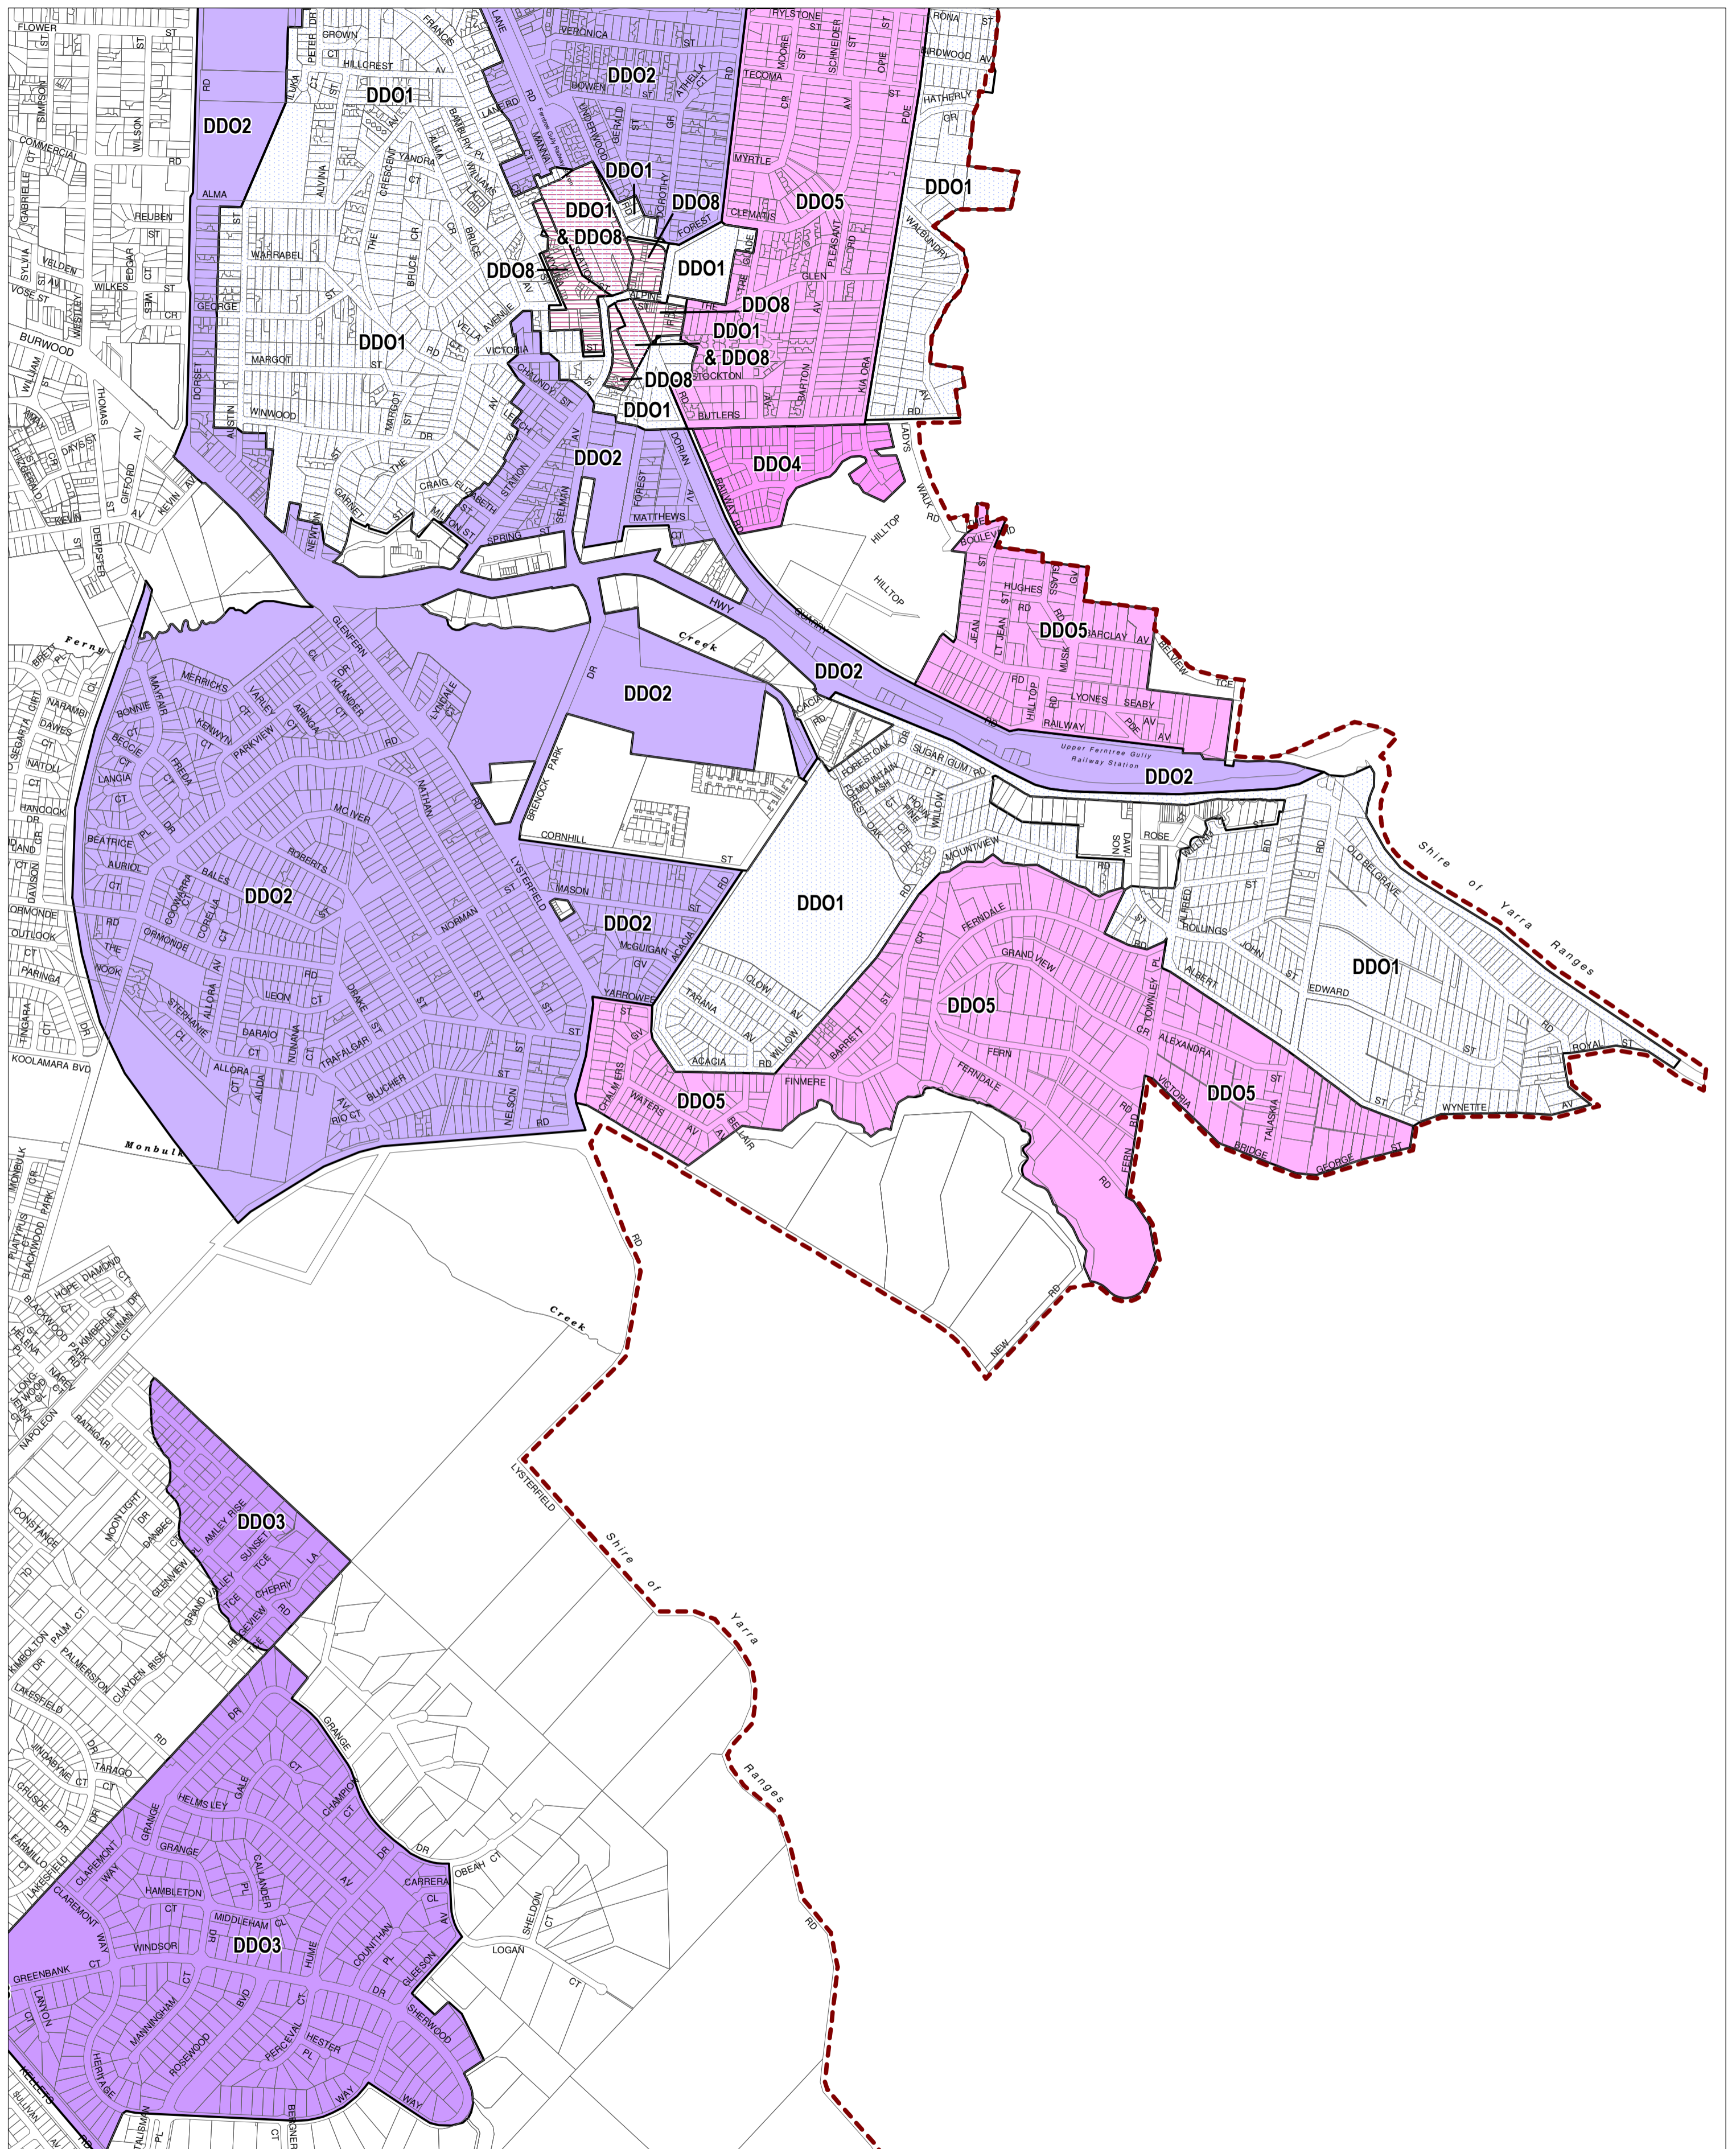

KNOX PLANNING SCHEME - LOCAL PROVISION

Overlays	Description
DD01	Design And Development Overlay - Schedule 1
DD02	Design And Development Overlay - Schedule 2
DD03	Design And Development Overlay - Schedule 3
DD04	Design And Development Overlay - Schedule 4
DD05	Design And Development Overlay - Schedule 5
DD08	Design And Development Overlay - Schedule 8

200 0 200 400 600 800 1000 m

AUSTRALIAN MAP GRID ZONE 55

INDEX TO ADJOINING METRIC SERIES MAP

1	2	3	4
5	6	7	8
9	10		

Printed: 7/11/2014

AMENDMENT C129