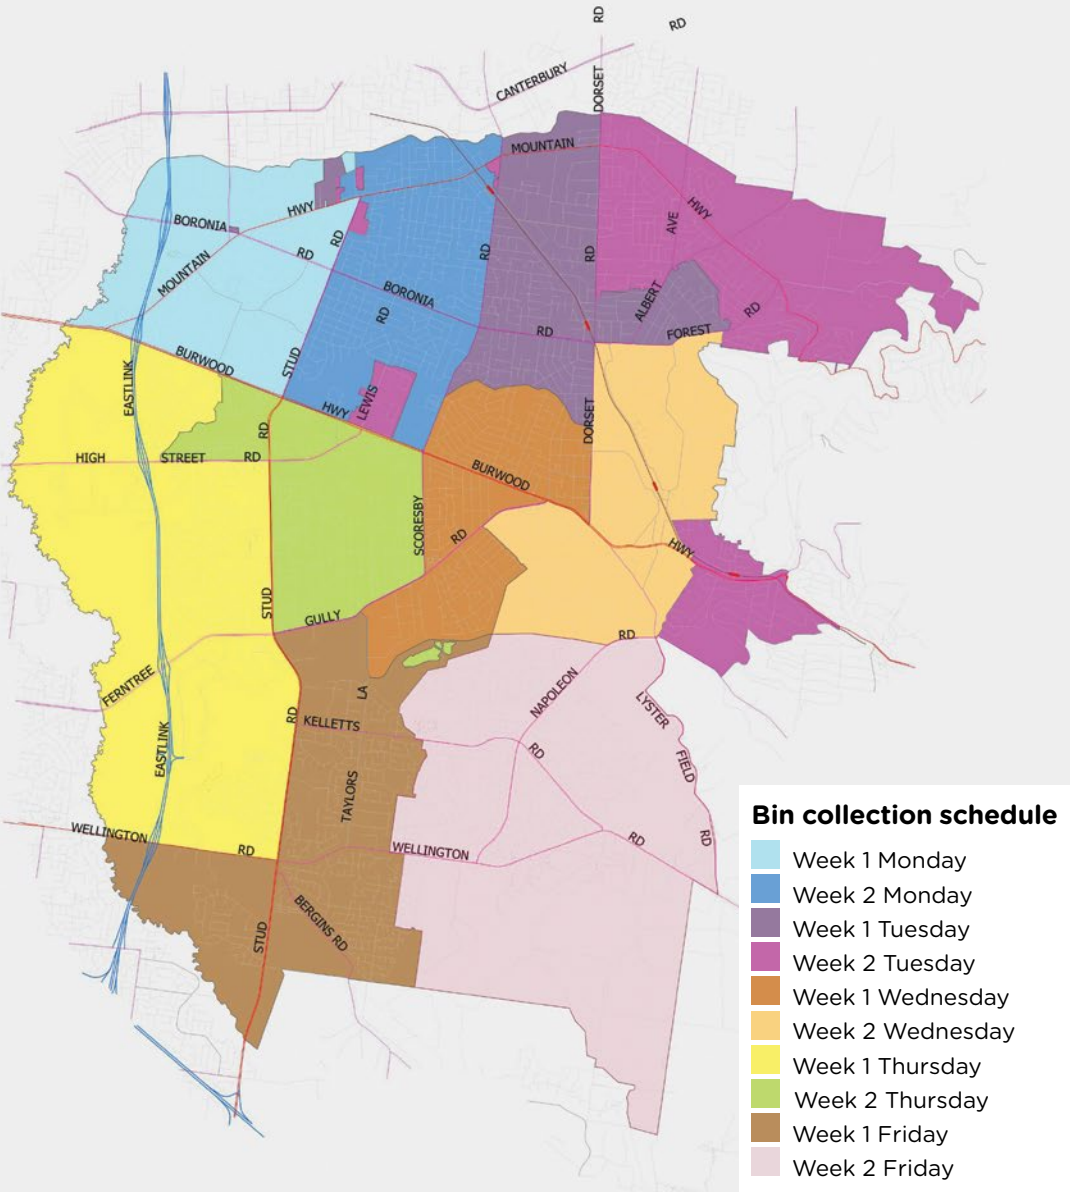

Bin collection map and calendar

1. Find your street on the map. Note the colour assigned to your area.
2. Refer to the bin collection schedule. e.g. *My house is on Taylors Lane so, I need to use the week 1 calendar and my bins will be collected on Fridays.*
3. Use the week 1 or week 2 calendar as needed.

Household bin collection

July–December 2026

Find my bin day

Scan the code or visit knox.vic.gov.au/BinDay to search your address, or use the bin collection map and calendar on the back.

Bin placement

Help us collect your bins safely by placing them on the street as follows:

Hard rubbish

Eligible households are entitled to two collections each financial year. Book online at knox.vic.gov.au/HardRubbish or scan the code.

Household bin collections 2026

Rubbish, bundled branches (fortnightly)

September 2026						
M	T	W	T	F	S	S
	1	2	3	4	5	6
7	8	9	10	11	12	13
14	15	16	17	18	19	20
21	22	23	24	25	26	27
28	29	30				

October 2026						
M	T	W	T	F	S	S
			1	2	3	4
5	6	7	8	9	10	11
12	13	14	15	16	17	18
19	20	21	22	23	24	25
26	27	28	29	30	31	